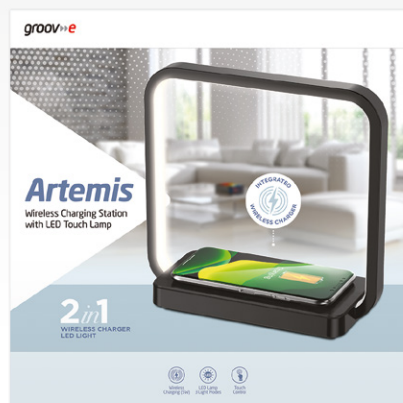

Artemis

Wireless Charging Station with LED Touch Lamp

-  Wireless Charging (5W)
-  LED Lamp
3 Light Modes
-  Touch Control
-  Mains Operated

2 in 1 Wireless charger and LED light. The sleek and stylish Artemis is ideal for any room in the house or office - it's the perfect solution to light your space and keep your device topped up. Modern design with 3 levels of brightness controlled by touch of your fingers!